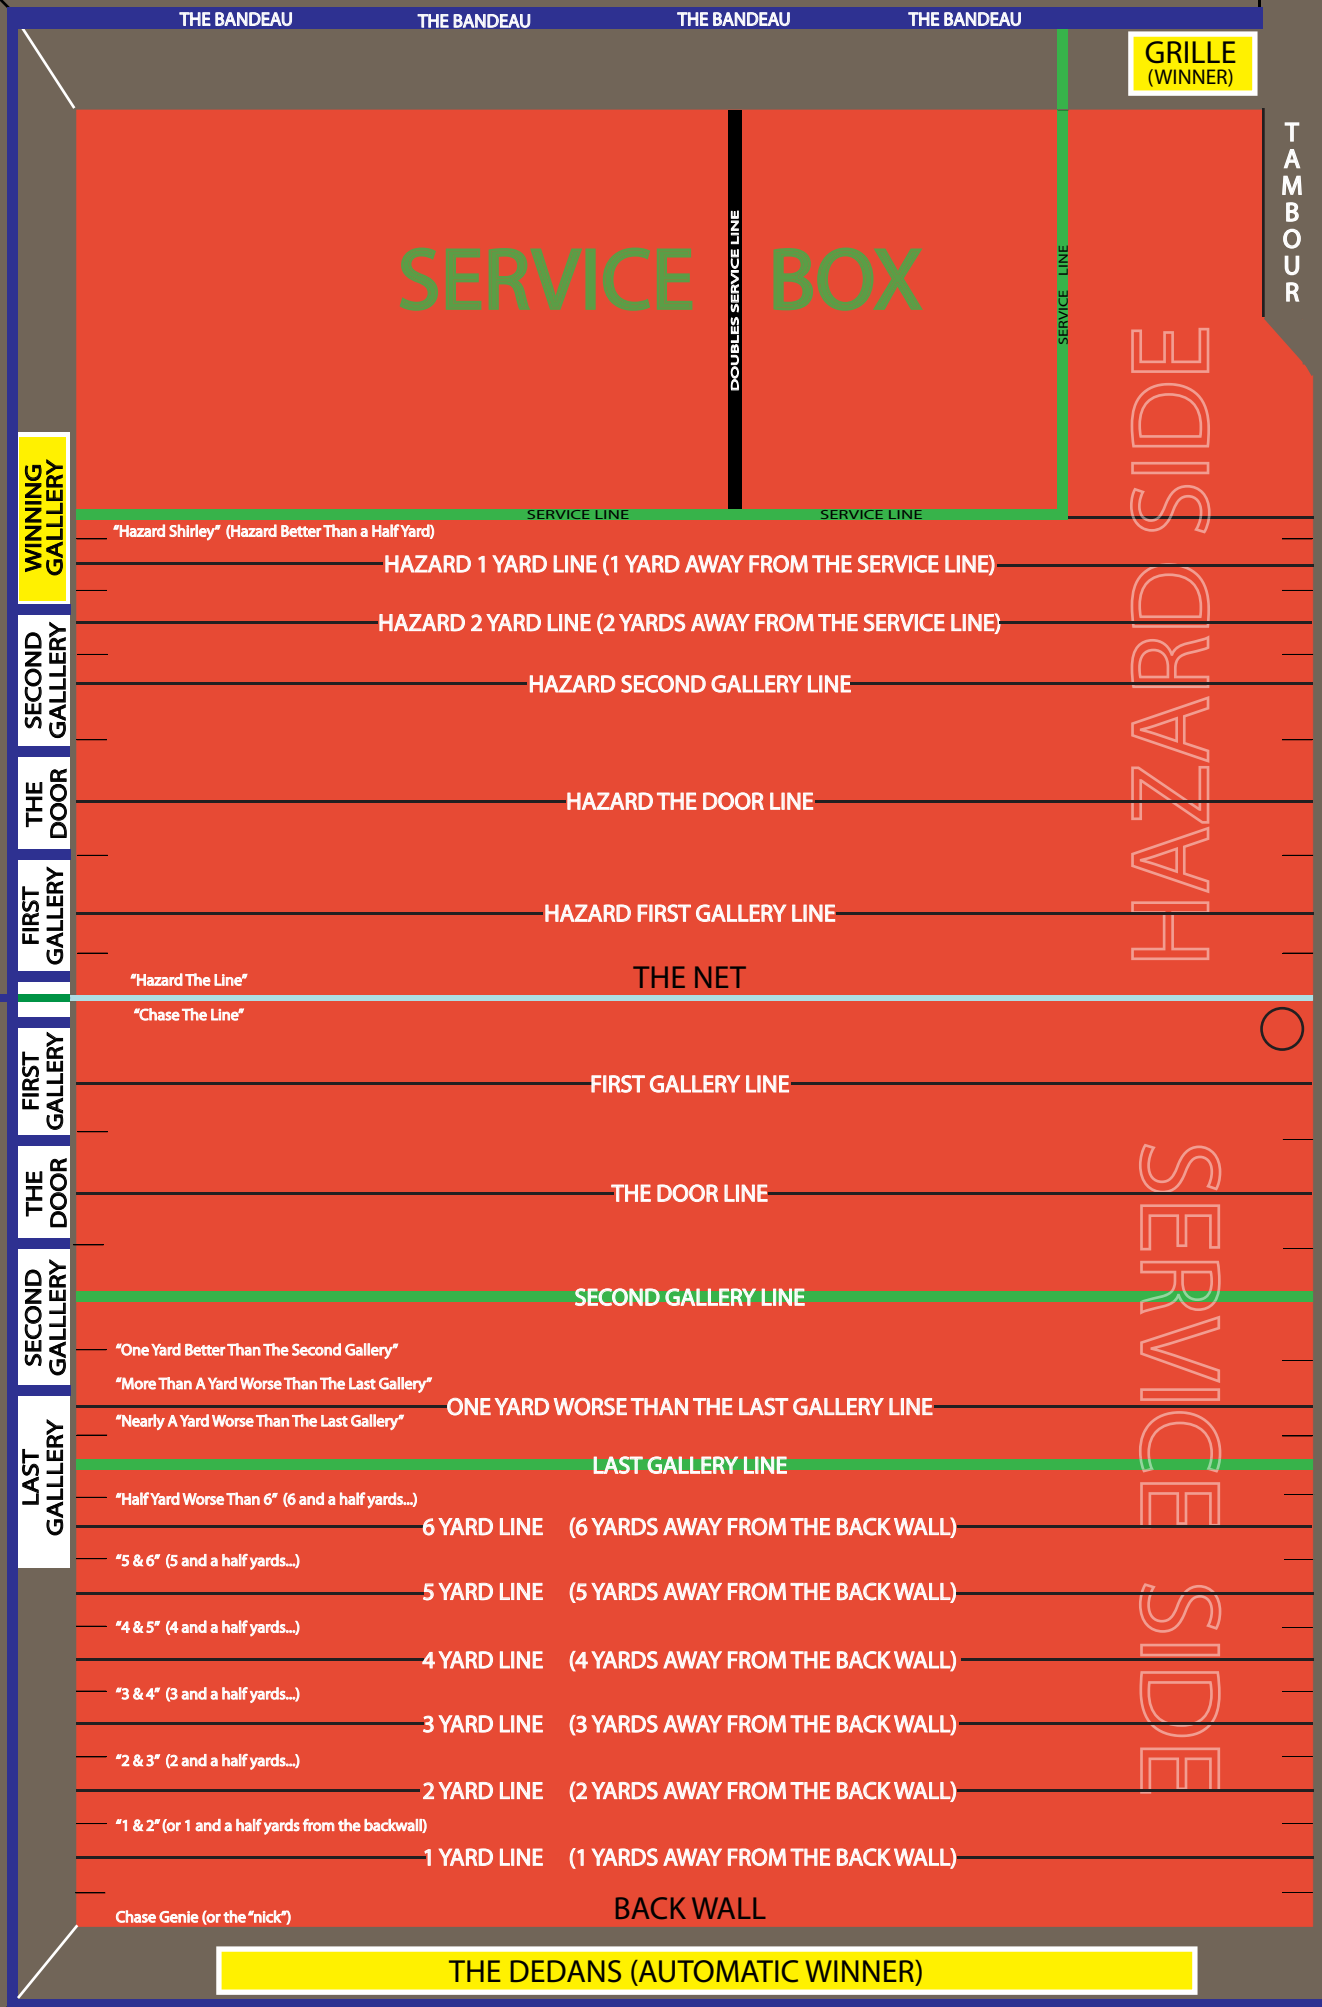

A Guide To Prince's Court

THE BANDEAU THE BANDEAU THE BANDEAU THE BANDEAU

GRILLE (WINNER)

TAMBOUR

SERVICE BOX

DOUBLES SERVICE LINE

SERVICE LINE

WINNING GALLERY

SECOND GALLERY

THE DOOR

FIRST GALLERY

FIRST GALLERY

THE DOOR

SECOND GALLERY

LAST GALLERY

SERVICE LINE

HAZARD SIDE

SERVICE SIDE

"Hazard Shirley" (Hazard Better Than a Half Yard)

HAZARD 1 YARD LINE (1 YARD AWAY FROM THE SERVICE LINE)

HAZARD 2 YARD LINE (2 YARDS AWAY FROM THE SERVICE LINE)

HAZARD SECOND GALLERY LINE

HAZARD THE DOOR LINE

HAZARD FIRST GALLERY LINE

"Hazard The Line"

THE NET

"Chase The Line"

FIRST GALLERY LINE

THE DOOR LINE

SECOND GALLERY LINE